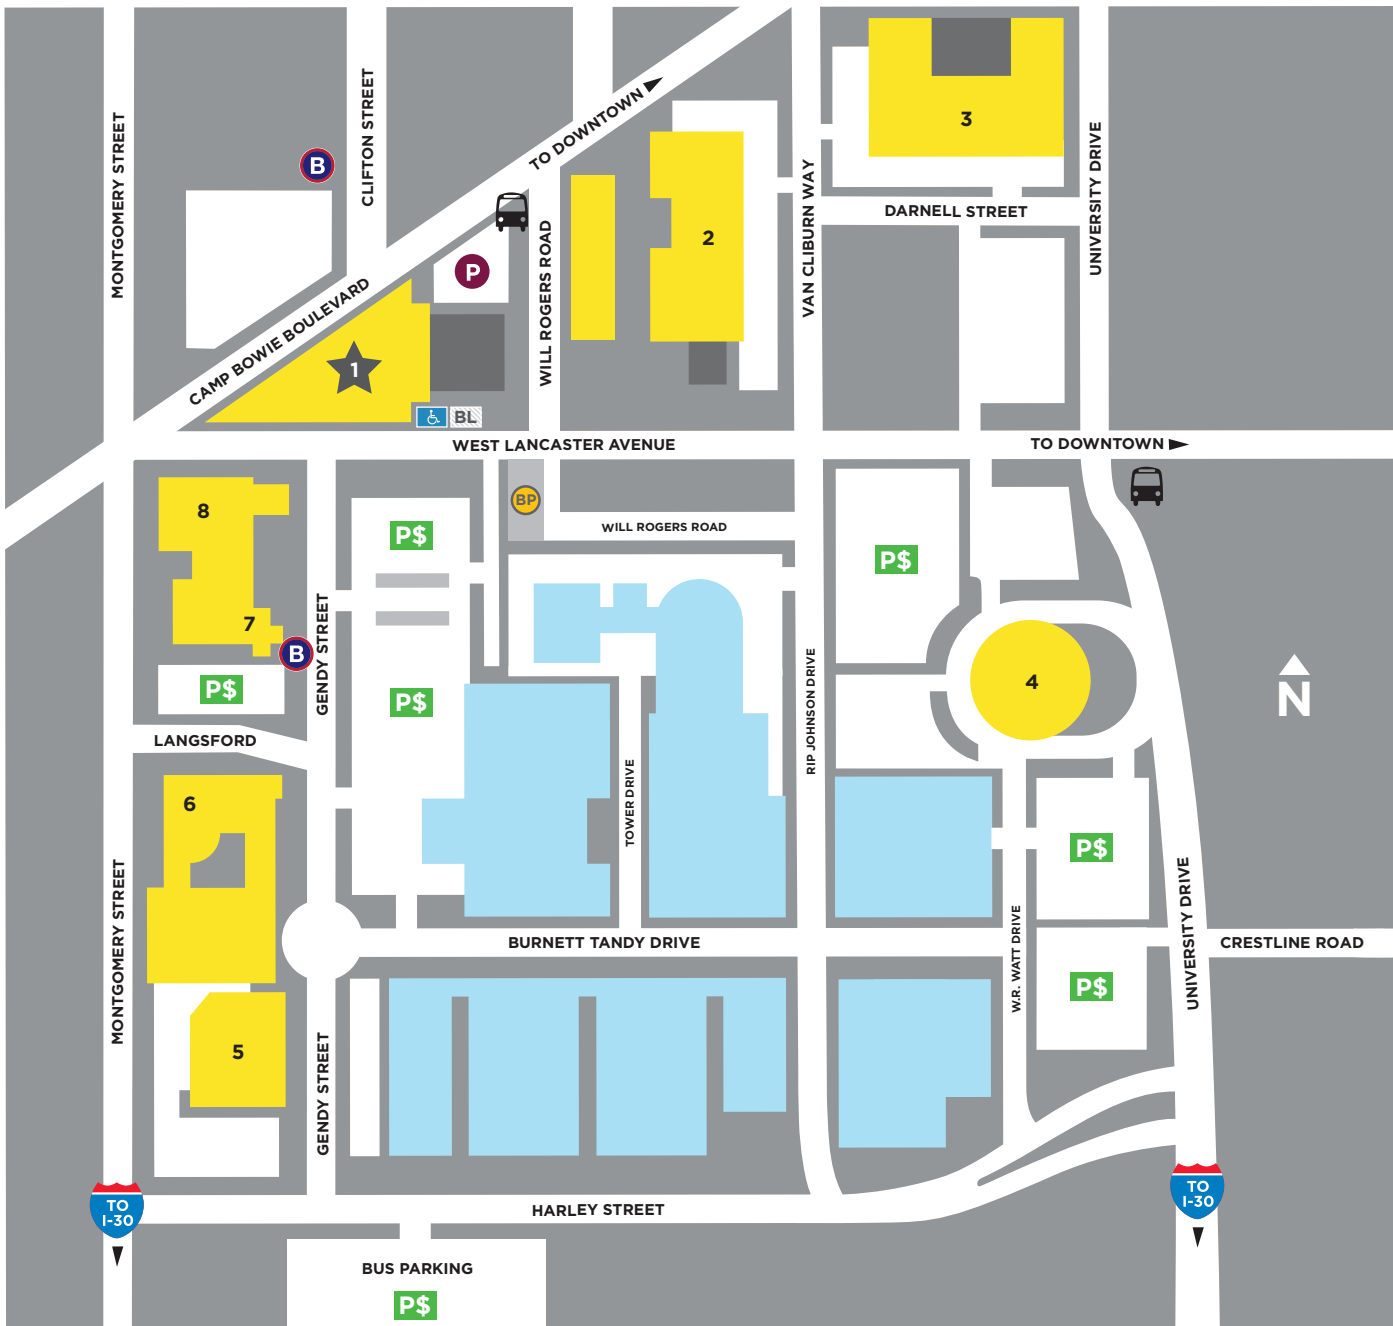

# FORT WORTH CULTURAL DISTRICT MAP

### PUBLIC TRANSPORTATION AND PARKING

- Accessible Parking
- Bus Loading Zone
- Free Public Parking
- Free Bus Parking
- Paid Public Parking
- Bus Stop
- Fort Worth Bike Sharing